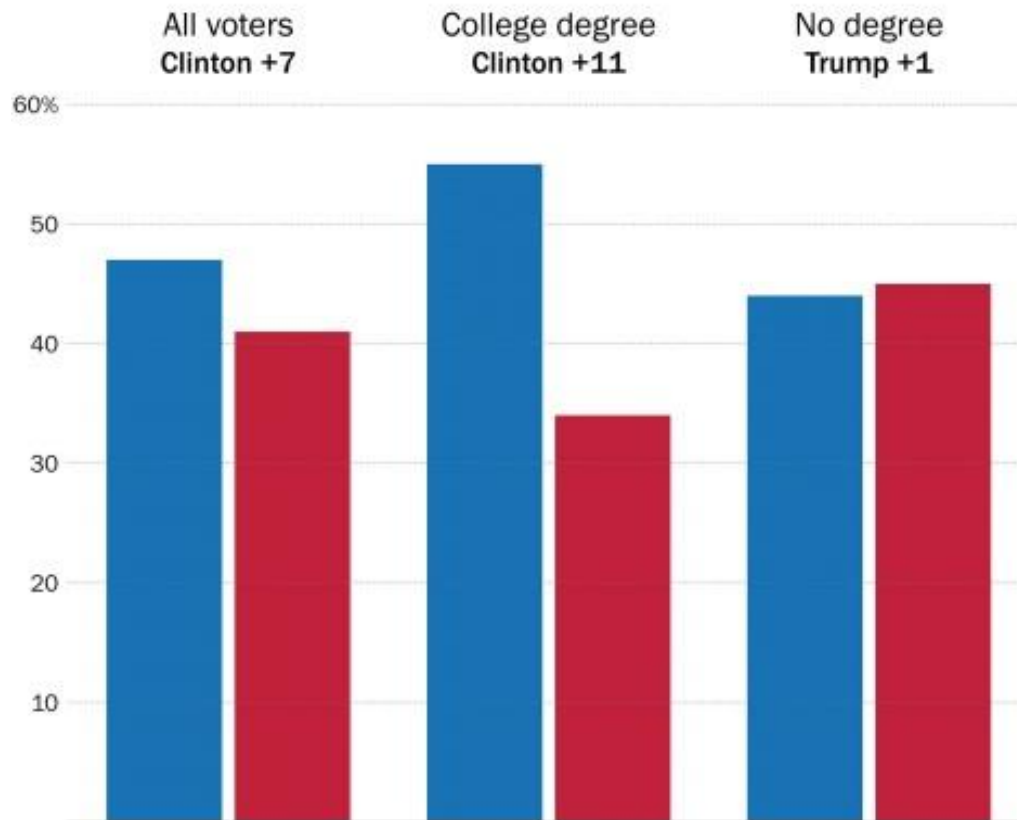

Religion

Ideology Among U.S. Religious Groups, Gallup Daily Tracking, 2009

GALLUP

Age

Political Typologies Shift with Age

Percent of Americans in each age bracket who are...

Source: 2014 Political Typology

PEW RESEARCH CENTER

Gender

Education

Head-to-head with Hillary Clinton

Data from December 2015 Quinnipiac University polling.

Part 2: Turnout Graphs

Voter Turnout by Ethnicity 2000-2012

Voter Turnout by Mobility 2000-2012

Voter Turnout by Educational Attainment, 2008 US Presidential Election