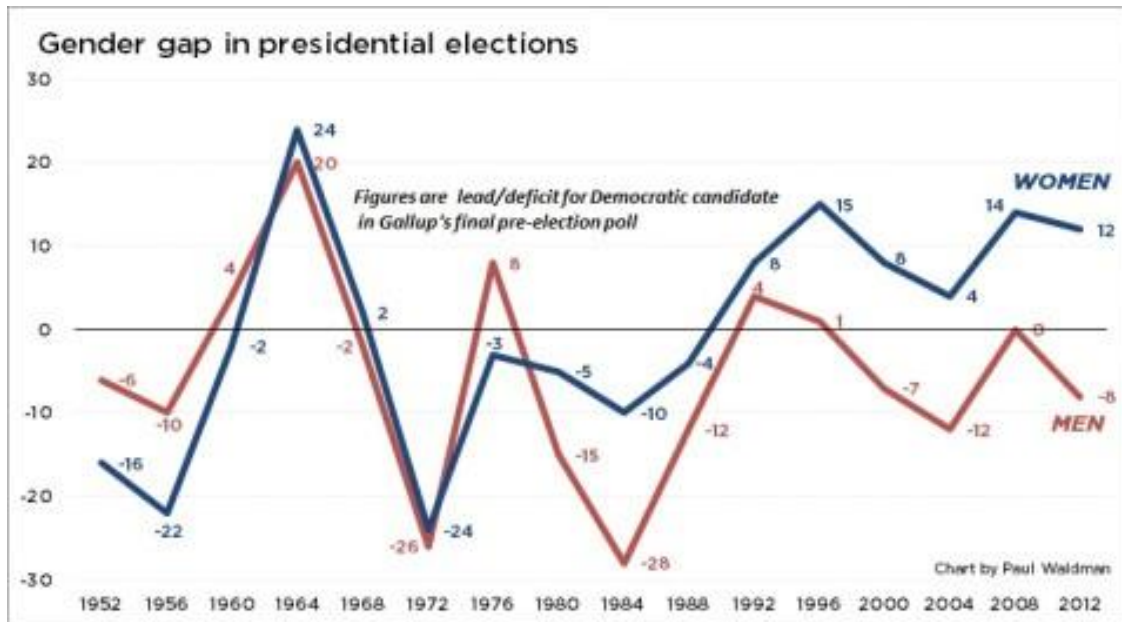

Religion

Ideology Among U.S. Religious Groups, Gallup Daily Tracking, 2009

GALLUP

Age

Political Typologies Shift with Age

Percent of Americans in each age bracket who are...

Source: 2014 Political Typology

PEW RESEARCH CENTER

Gender

Education

Head-to-head with Hillary Clinton

Data from December 2015 Quinnipiac University polling.

Part 2: Turnout Graphs

Voter Turnout by Ethnicity 2000-2012

Voter Turnout by Mobility 2000-2012

Voter Turnout by Educational Attainment, 2008 US Presidential Election