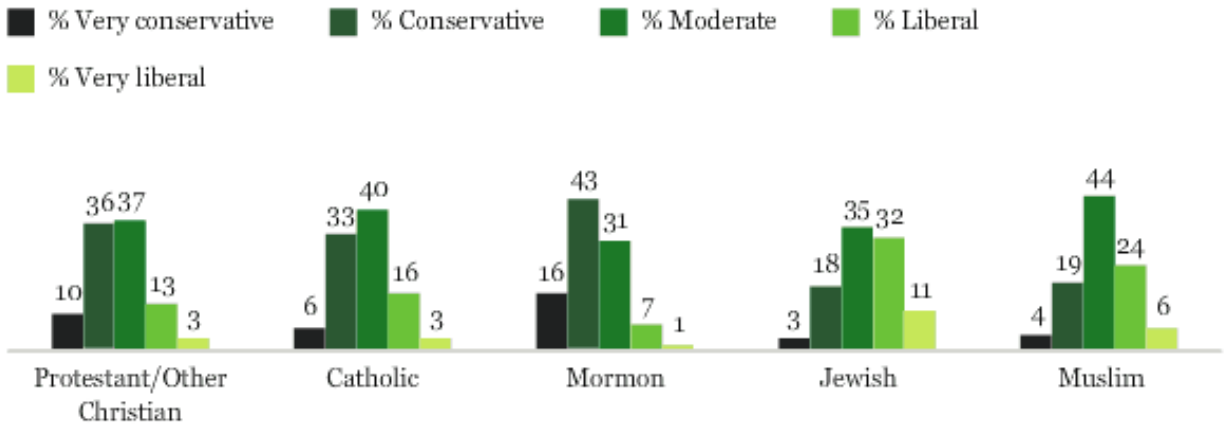

Religion

Ideology Among U.S. Religious Groups, Gallup Daily Tracking, 2009

GALLUP

Age

Political Typologies Shift with Age

Percent of Americans in each age bracket who are...

Source: 2014 Political Typology

PEW RESEARCH CENTER

Gender

Education

Head-to-head with Hillary Clinton

Data from December 2015 Quinnipiac University polling.

Part 2: Turnout Graphs

Voter Turnout by Ethnicity 2000-2012

Voter Turnout by Mobility 2000-2012

Voter Turnout by Educational Attainment, 2008 US Presidential Election