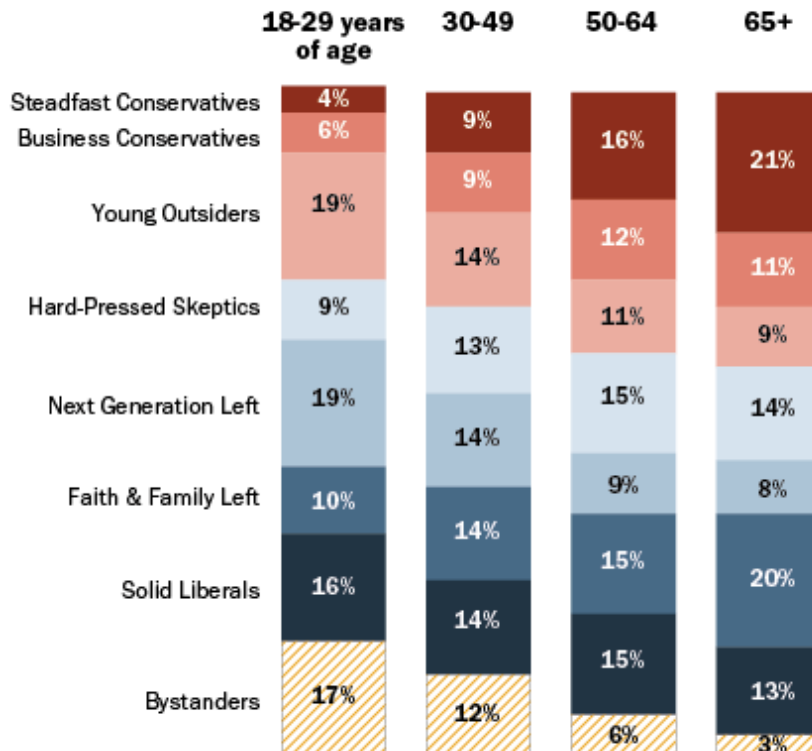

Religion

Ideology Among U.S. Religious Groups, Gallup Daily Tracking, 2009

GALLUP

Age

Political Typologies Shift with Age

Percent of Americans in each age bracket who are...

Source: 2014 Political Typology

PEW RESEARCH CENTER

Gender

Education

Head-to-head with Hillary Clinton

Data from December 2015 Quinnipiac University polling.

Part 2: Turnout Graphs

Voter Turnout by Ethnicity 2000-2012

Voter Turnout by Mobility 2000-2012

Voter Turnout by Educational Attainment, 2008 US Presidential Election