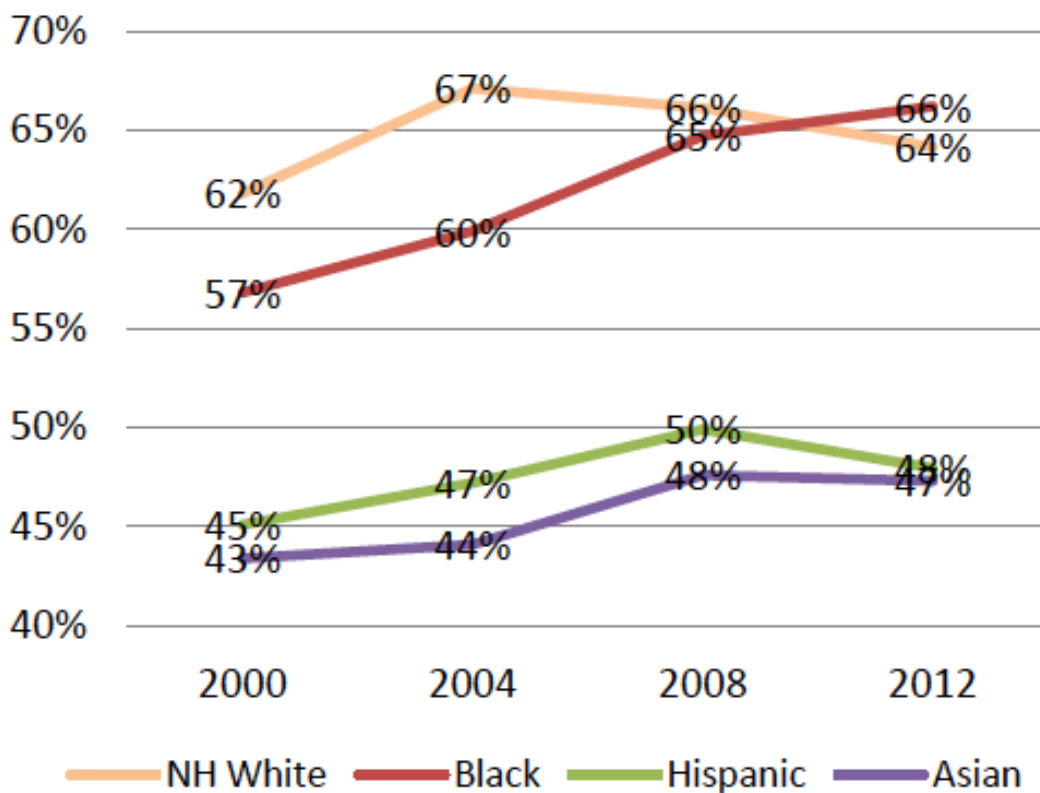

Religion

Ideology Among U.S. Religious Groups, Gallup Daily Tracking, 2009

GALLUP

Age

Political Typologies Shift with Age

Percent of Americans in each age bracket who are...

Source: 2014 Political Typology

PEW RESEARCH CENTER

Gender

Education

Head-to-head with Hillary Clinton

Data from December 2015 Quinnipiac University polling.

Part 2: Turnout Graphs

Voter Turnout by Ethnicity 2000-2012

Voter Turnout by Mobility 2000-2012

Voter Turnout by Educational Attainment, 2008 US Presidential Election

Source: U.S. Census Bureau